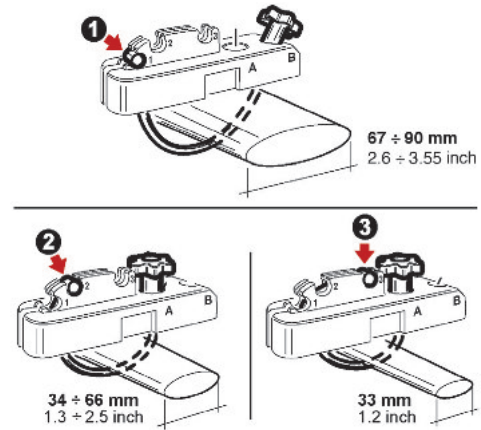

> Box tetto - ricambi / Roof boxes - spare parts

KIT FISSAGGIO ELEGANCE / FIXING KIT ELEGANCE

Universale adatto a tutti i tipi di barre fino a 90 mm.
Universal, suitable for all types of roof bars width up to 90 mm of width.

Cod	EAN
K9.042	8010682039504