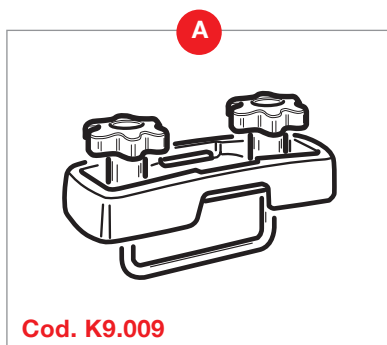

Box tetto / Roof boxes

> **Krono**

Garantee
3
years

A: Kit di fissaggio
B: Sollevatore a molla
C: Serratura pulsante
D: Serratura centralizzata

A: Fixing kit
B: Spring jacks
C: Push-button lock
D: Centralized lock

R3
COLOR
R6
COLOR
PS
MATERIAL
UV
 EASYFIX

ONLY FOR 22.200

	CODE	EAN CODE	MAX LOAD	NET WEIGHT	GROSS WEIGHT	CAPACITY	OPENING	LOCK	FIXING STRAPS	SPRING JACK	PACK VOLUME
Hrono 320	22.200	8010682032451	50 Kg	7,5 Kg	10,5 Kg	240 lt	right side	1 push button Cod. K3.003	no	front Cod. K3.011 rear Cod. K3.010	0,366 m³
Hrono 320 UK	22.200 UK	8010682040395	50 Kg	7,5 Kg	10,5 Kg	240 lt	right side	1 push button Cod. K3.003	no	front Cod. K3.011 rear Cod. K3.010	0,366 m³
Hrono 400	22.204	8010682034141	50 Kg	10 Kg	13,5 Kg	330 lt	right side	1 centralized Cod. K3.013	no	front Cod. K3.011 rear Cod. K3.010	0,498 m³
Hrono 480	22.205	8010682032468	50 Kg	13 Kg	16,5 Kg	390 lt	right side	1 centralized Cod. K3.013	no	front Cod. K3.011 rear Cod. K3.010	0,543 m³