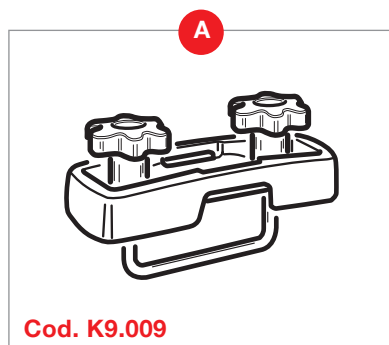

Box tetto / Roof boxes

> *pegaso*

Guarantee
5
years

Cod. K9.009