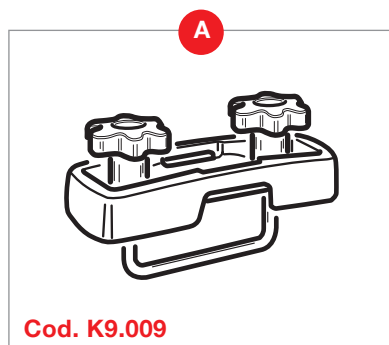

Box tetto / Roof boxes

> *arjes*

Guarantee
5
years

Cod. K9.009