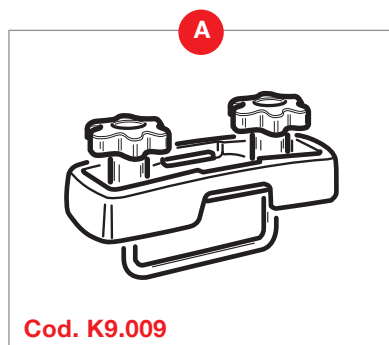

Cod. K9.009