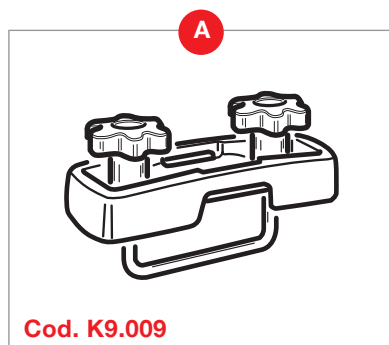

Box tetto / Roof boxes

> *all-time*

Garantie
3
years

A: Kit di fissaggio
B: Sollevatore a molla
C: Serratura pulsante
D: Serratura centralizzata

A: Fixing kit
B: Spring jacks
C: Push-button lock
D: Centralized lock

R4
COLOR
PS
MATERIAL
UV
11
 EASYFIX

	CODE	EAN CODE	MAX LOAD	NET WEIGHT	GROSS WEIGHT	CAPACITY	OPENING	LOCK	FIXING STRAPS	SPRING JACK	PACK VOLUME
<i>all-time 320</i>	22.300	8010682037906	50 Kg	7,5 Kg	10 Kg	240 lt	right side	1 push button Cod. K3.003	no	front Cod. K3.011 rear Cod. K3.010	0,366 m³
<i>all-time 400</i>	22.304	8010682037913	50 Kg	11 Kg	14,5 Kg	330 lt	right side	1 centralized Cod. K3.013	no	front Cod. K3.011 rear Cod. K3.010	0,498 m³
<i>all-time 480</i>	22.305	8010682037920	50 Kg	13 Kg	16,5 Kg	390 lt	right side	1 centralized Cod. K3.013	no	front Cod. K3.011 rear Cod. K3.010	0,541 m³