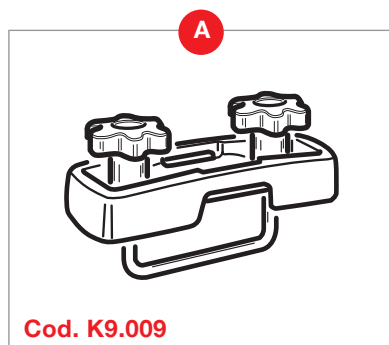

Box tetto / Roof boxes

> *hydra*

Guarantee
3
years

A: Kit di fissaggio
B: Sollevatore a molla
C: Serratura pulsante
D: Serratura centralizzata

A: Fixing kit
B: Spring jacks
C: Push-button lock
D: Centralized lock

R3
COLOR
PS
MATERIAL
UV
1-1
 EASYFIX

	CODE	EAN CODE	MAX LOAD	NET WEIGHT	GROSS WEIGHT	CAPACITY	OPENING	LOCK	FIXING STRAPS	SPRING JACK	PACK VOLUME
    hydra 280	22.182	8010682025330	50 Kg	9 Kg	12,5 Kg	225 lt	right side	1 centralized Cod. K3.013	no	front Cod. K3.011 rear Cod. K3.010	0,392 m³
    hydra 320	22.180	8010682024579	50 Kg	7,5 Kg	10,5 Kg	240 lt	right side	1 push button Cod. K3.003	no	front Cod. K3.011 rear Cod. K3.010	0,366 m³
    hydra 480	22.185	8010682025392	50 Kg	13,5 Kg	16,5 Kg	390 lt	right side	1 centralized Cod. K3.013	no	front Cod. K3.011 rear Cod. K3.010	0,583 m³