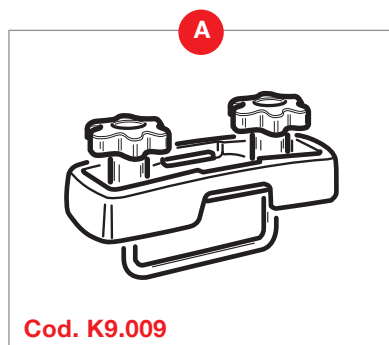

Box tetto / Roof boxes

> *helios*

Guarantee
5
years

Cod. K9.009