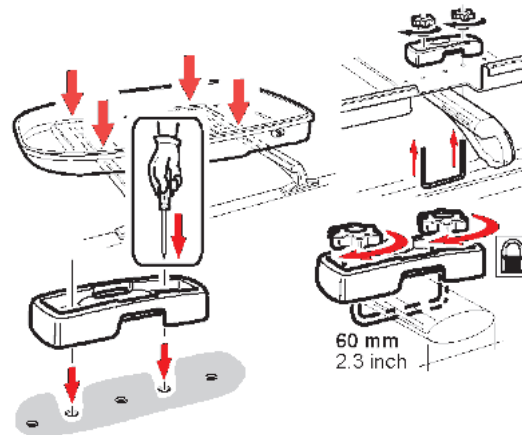

KIT FISSAGGIO ESTERNO / EXTERNAL FIXING KIT

Per barre con sezione fino a 66 mm.
For bars width up to 66 mm width.

Cod	EAN
K9.009	8010682025781