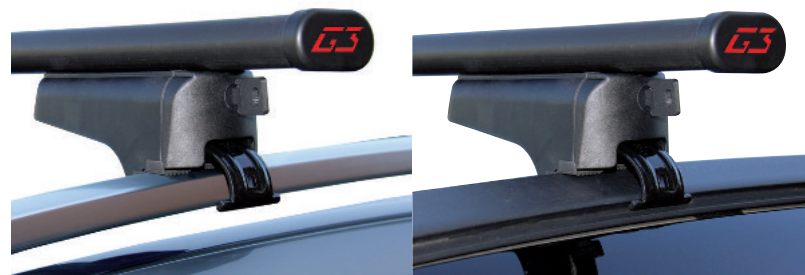

FOR EVERY OPEN RAILING ROOF

The G3 **Open** railing roof bars have been developed with the same great attention in design and technical features as all the other products. The purpose is to provide a product suitable for all types of open railing cars: easy to fit for immediate use. Unlike many other products that are on the market, the **Open** bars are sold already assembled, just fix them on top of the car with a simple manual device, without any tool. The G3 roof bars are fixed on the roof of the car by 4 mounting-feet that have to be closed by an anti-theft-key to guarantee the security of your box. The **Open.basic** bars are available in 3 different lengths: 100 cm, 127 cm and 145 cm; whereas the basic **Open** bars are 122 cm long, made of steel and with a plastic sheath. All of this, to fit the widest number of car with efficiency and elegance.

Barre portatutto per railing / Universal roof bars for all rails type

> **clop**

Guarantee
2 years

> **AL** 
MATERIAL

AL 
MATERIAL

> **ACC** 
MATERIAL

ACC 
MATERIAL

> **AL** 
MATERIAL