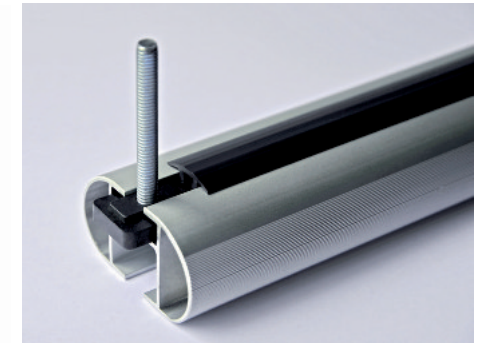

Cod	EAN
K9.041	8010682039504