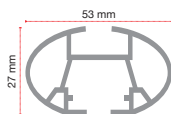

MATERIALE
AL = Profilo in alluminio estruso.

MATERIAL
AL = Extruded aluminium profile.